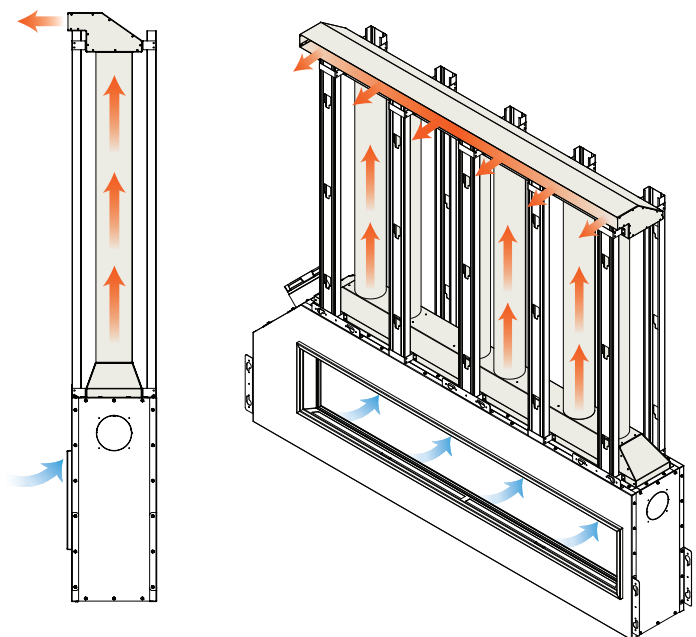

The Cool Zone Technology is compatible with all SÓLAS Slim-Line Built-In and THIRTY8 Built-In Fireplaces. Please refer to the installation manual for complete specifications and installation requirements.