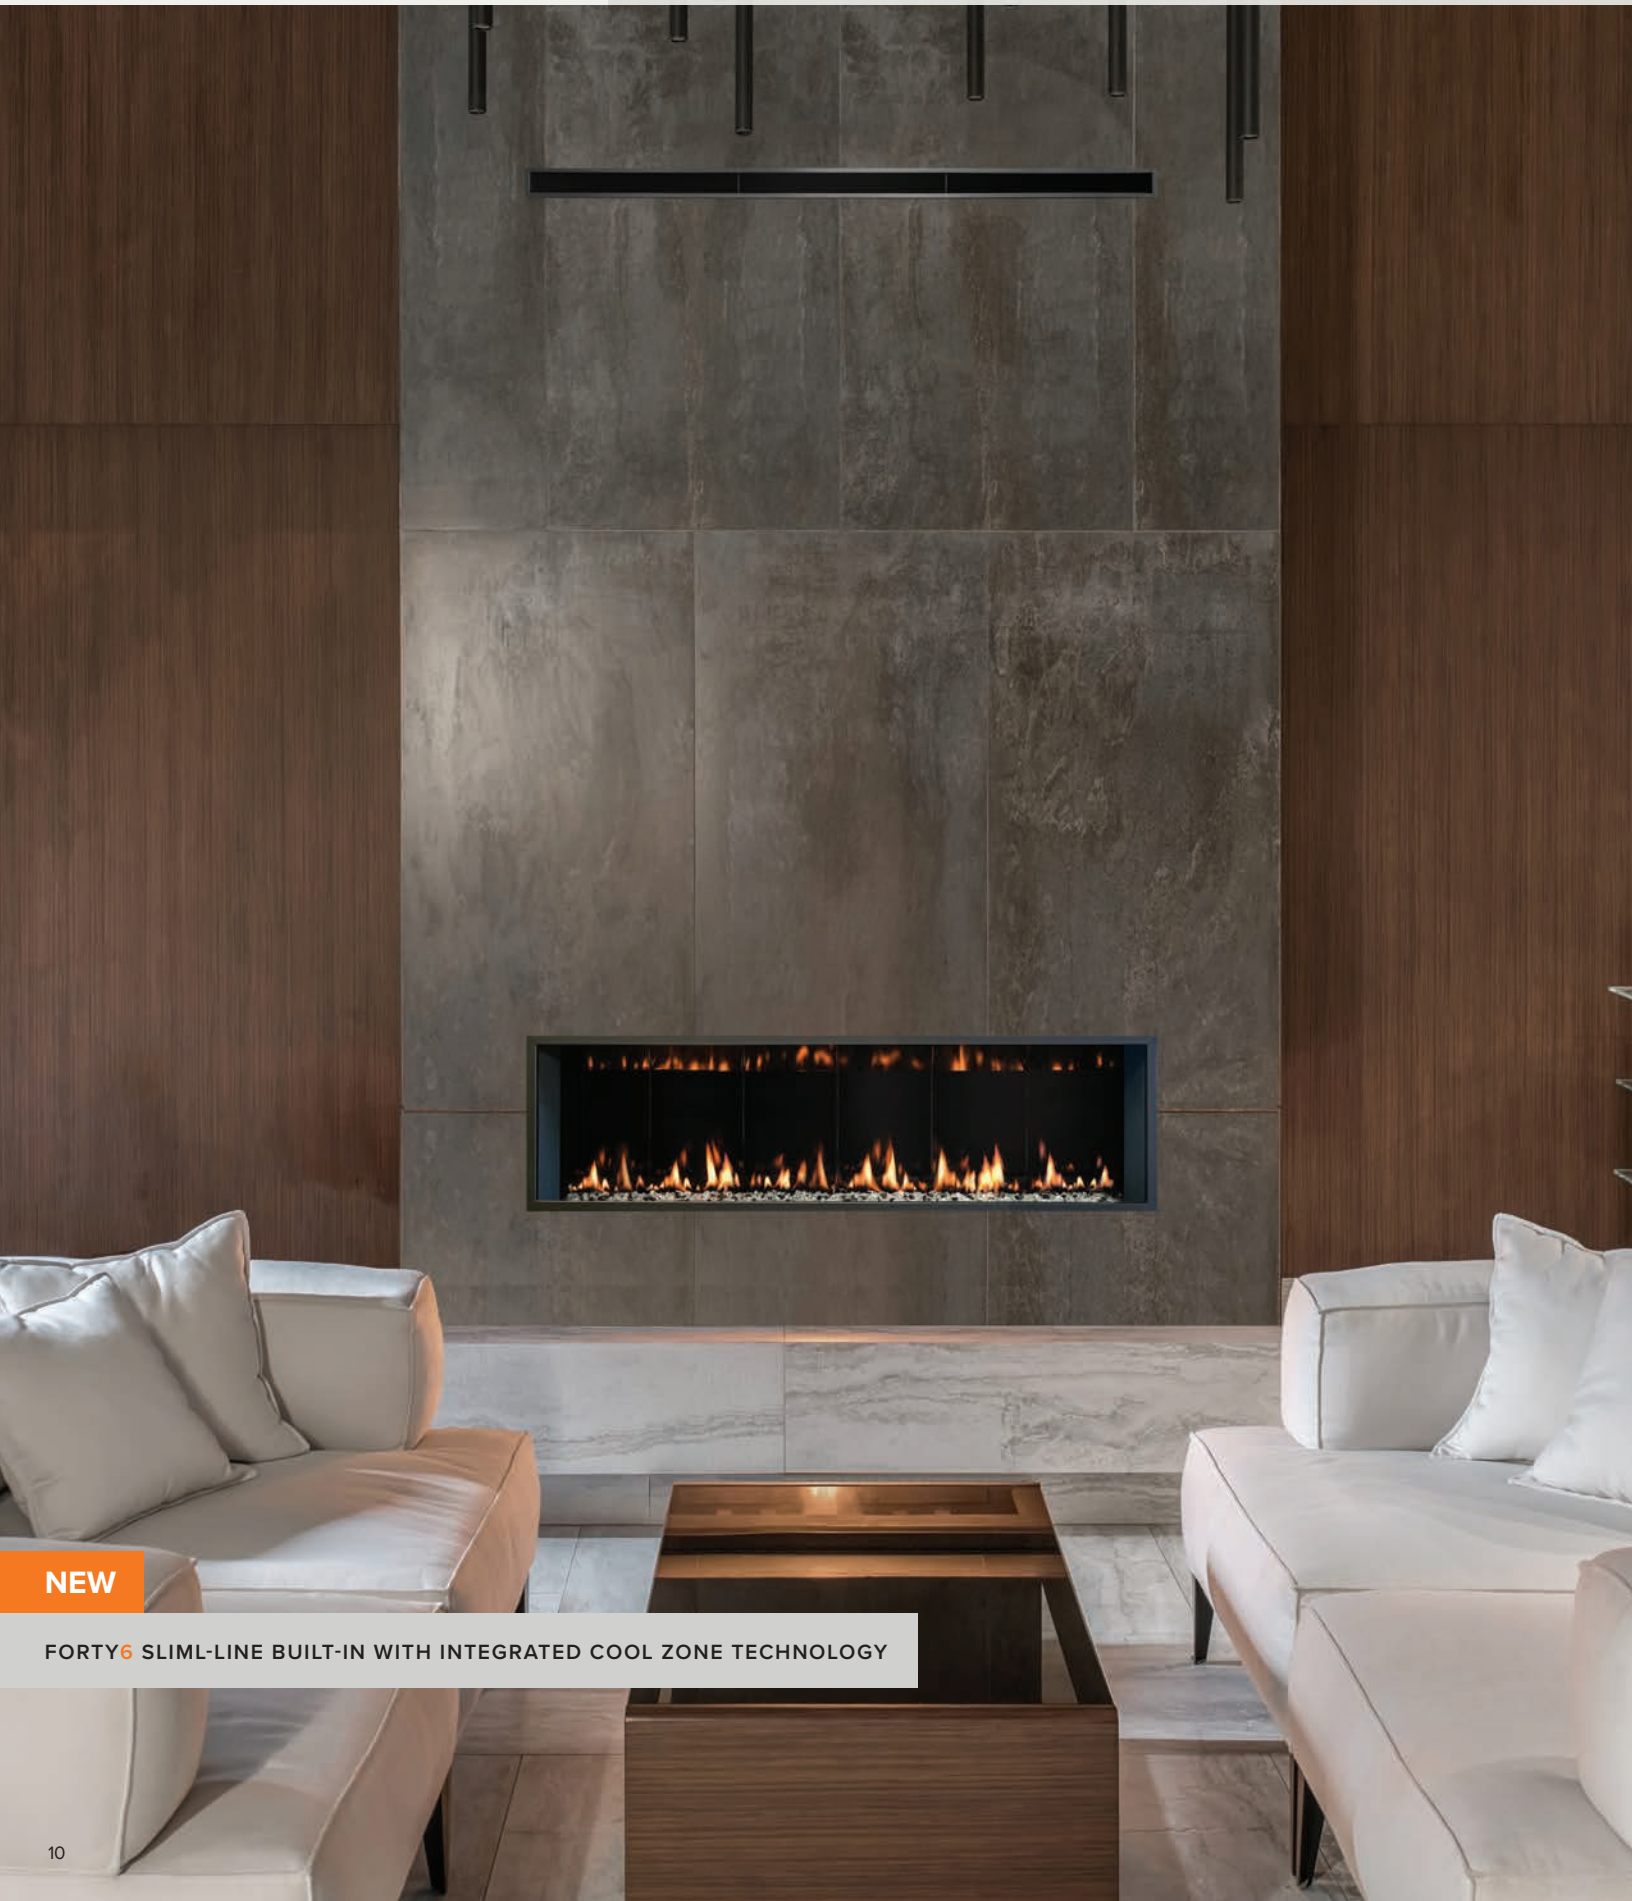

SLIM-LINE
BUILT-IN
WITH INTEGRATED COOL ZONE

NEW compact Slim-Line Built-In gas fireplace with Integrated Cool Zone Technology. The SÓLAS Cool Zone Technology makes installation extremely versatile and provides many design options.

NEW

FORTY6 SLIM-LINE BUILT-IN WITH INTEGRATED COOL ZONE TECHNOLOGY