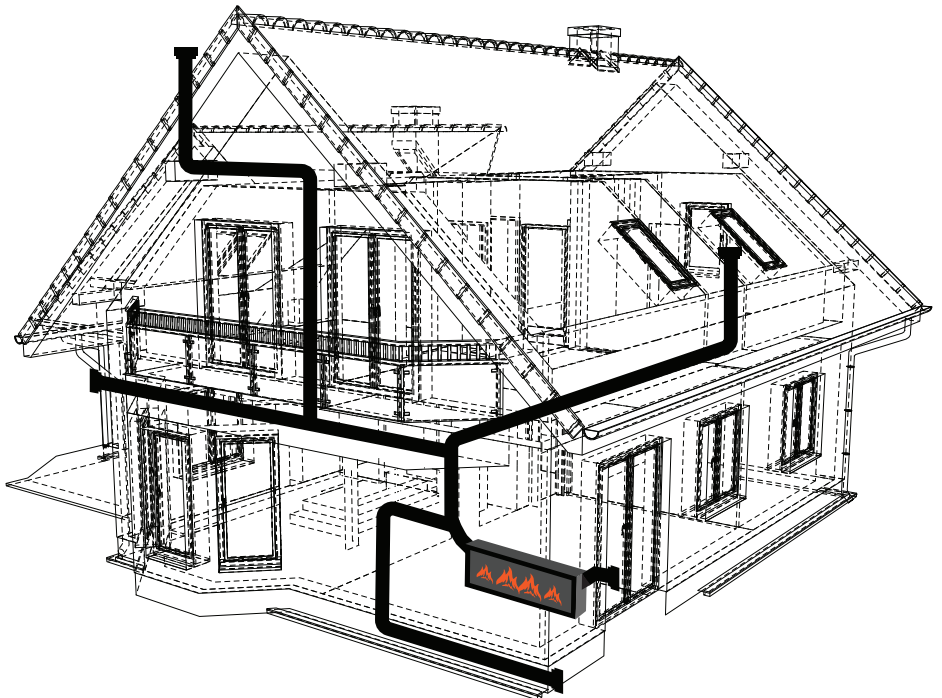

Terminations available:

- Sleek Flush Mount
- Surface Mount
- Vertical Mount

The Self-Calibrating Power Vent System is compatible with all SÓLAS Wall-Mount, Free-Standing, Slim-Line and Built-In Direct-Vent models.