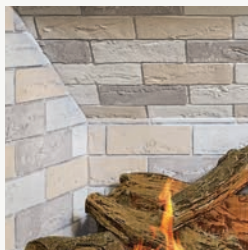

## Firebox Panel Kit Options

Satin Black Steel

Slate Stone

White Brick

Red Brick

Porcelain Enamel  
High Gloss

THIRTY8 SHOWN WITH WHITE BRICK FIREBOX & MAPLE LOG SET